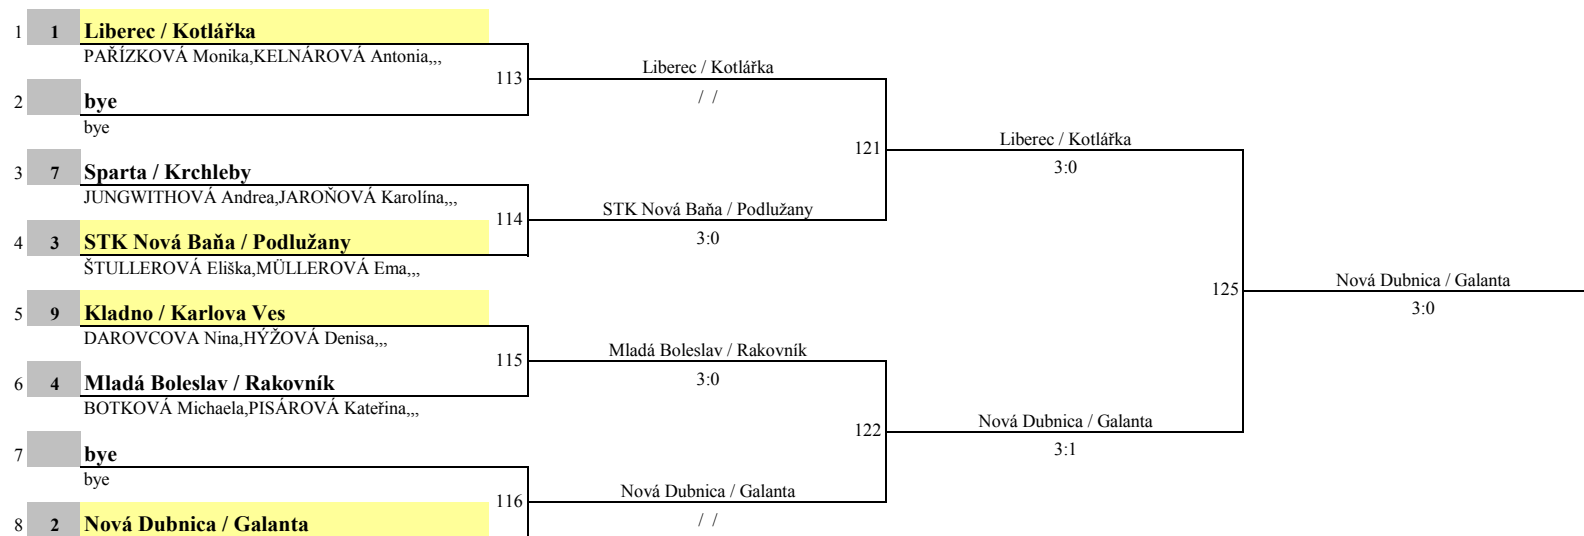

Mini Cadet Girls Teams - Prague Grand Prix 2016

2nd Stage